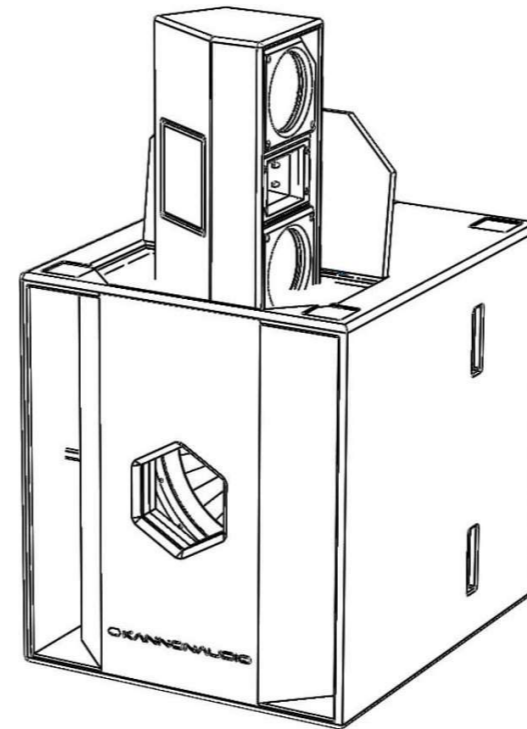

Detail

Model606

Model 606 is a lightweight and compact design 2way vertical twin.
Bi-amp near field speaker.
Mid is two 5-inch speaker drivers placed vertically around the tweeter.
High is a 1 inch tweeter driver.
Pseudo-coaxial structure in which the sound image fits in the center of the baffle surface.

Model607

Model 607 is a cost performance DJ monitor that is compact and lightweight by changing two 8 inch mid drivers to one while keeping the basic design of Model 608.
2way bi-amp near field speaker.
Mid uses an 8 inch speaker driver.
High uses a 1.4 inch tweeter driver.

Model608

Model 608 is Kannon audio's DJ monitor flagship model that enables excellent sound image reproduction with a vertical twin structure.
There is no damage or tiredness to your ears, and you can concentrate on DJ play for a long time with the same sound quality as the dance floor.
2way bi-amp near field speaker.
Mid is two 8-inch neodymium speaker drivers.
High is a 1.4 inch neodymium tweeter driver.

Model615ASW

Model 615ASW is a dedicated Sub woofer designed for Model 606.
Adopting ASW type, designed so that even one unit can generate low end.