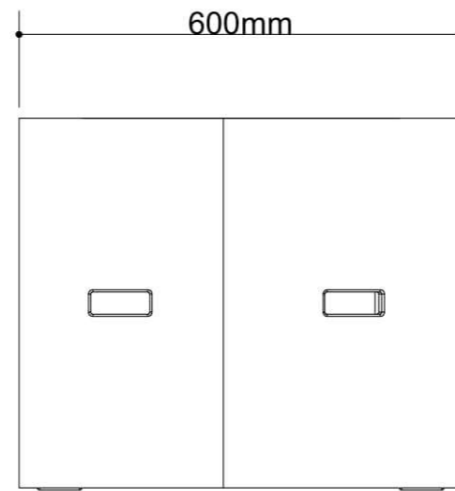

Technical drawings

Model 203B