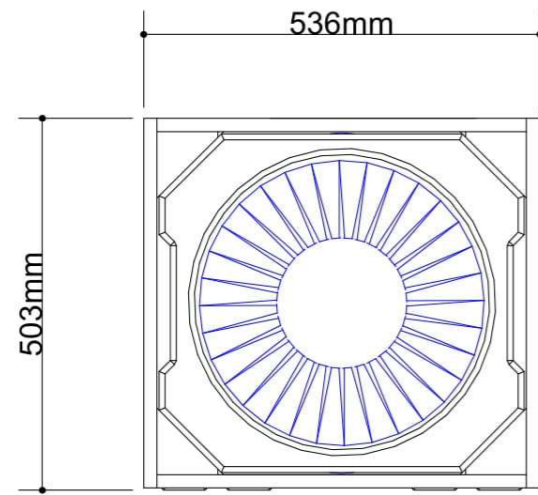

Technical drawings

Model 203B