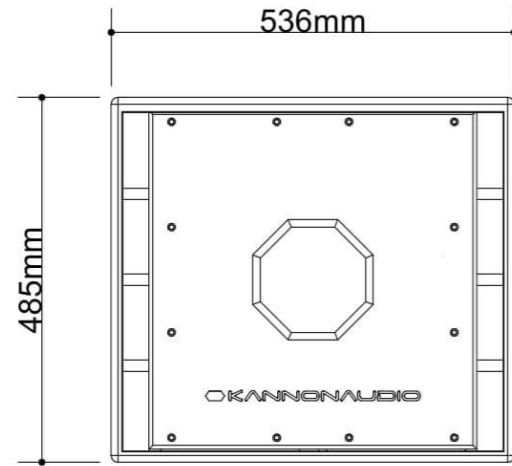

Technical drawings

Model 715ASW