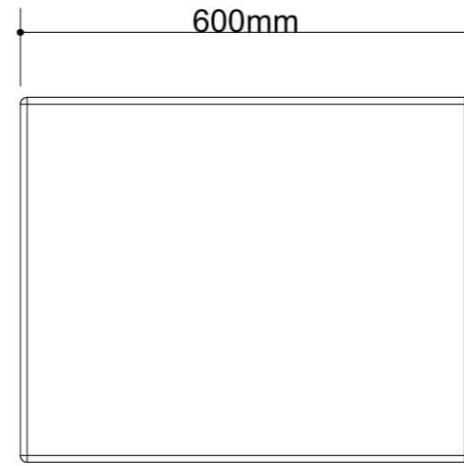

Technical drawings

Model 715ASW