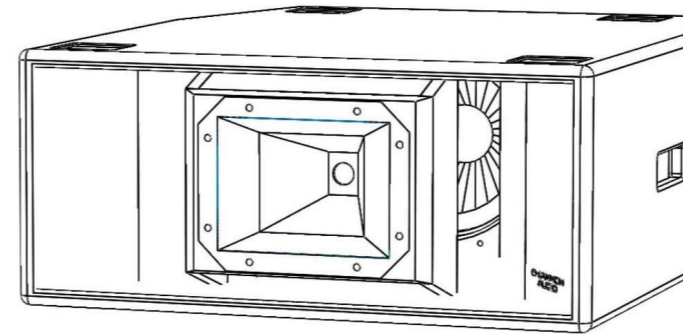

Model851

Product Features

Grand stack model

15mm and 12mm plywood enclosure

Lightweight

This series features the same width and smart stack

Neutrik speakON* NL4 connectors for reliable long life operation

| Driver | Frequency characteristic | Sensitivity 1W(2.8V) at 1m | Power (AES) | Nominal Impedance |
|---------------------------|--------------------------|-------------------------------|-------------|-------------------|
| 8" | 290-6kHz | dB | 250w | 16Ohm |
| 1" | 1k-20kHz | dB | 50w | 16Ohm |
| Frequency response | 300Hz - 20kHz | | | |
| Weight | kg | | | |
| Nominal dispersion | 75 Horizontal | | | |
| Connectors | 2 x SpeakON* NL4 | | | |

Summary column

Model851 has a horizontal directivity of 75.

Since it has a wider directivity than the front road horns of other companies, it is possible to cover a wide area simply by stacking the main speakers vertically.

Model851 has a simple enclosure design for the Grand stack.

Use with Model852 and Model853 or Model855.

Technical drawings

Model 851

Download files

Accessories

Spacer

Model853S