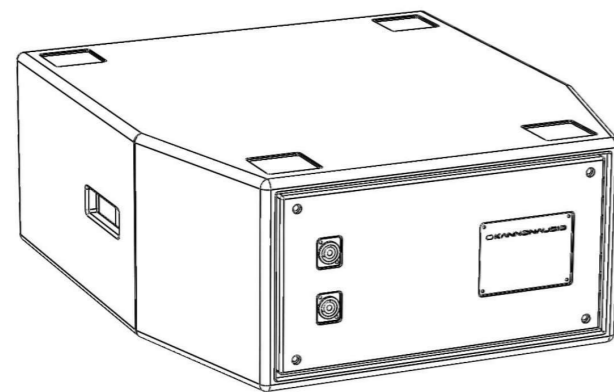

Model851

Product Features

Grand stack model

15mm and 12mm plywood enclosure

Lightweight

This series features the same width and smart stack

Neutrik speakON* NL4 connectors for reliable long life operation

| Driver | Frequency characteristic | Sensitivity 1W(2.8V) at 1m | Power (AES) | Nominal Impedance |
|---------------------------|--------------------------|-------------------------------|-------------|-------------------|
| 8" | 290-6kHz | dB | 250w | 16Ohm |
| 1" | 1k-20kHz | dB | 50w | 16Ohm |
| Frequency response | 300Hz - 20kHz | | | |
| Weight | kg | | | |
| Nominal dispersion | 75 Horizontal | | | |
| Connectors | 2 x SpeakON* NL4 | | | |

Summary column

Model851 has a horizontal directivity of 75.

Since it has a wider directivity than the front road horns of other companies, it is possible to cover a wide area simply by stacking the main speakers vertically.

Model851 has a simple enclosure design for the Grand stack.

Use with Model852 and Model853 or Model855.

Technical drawings

Model 851

Download files

Accessories

Spacer

Model853S

Model855S