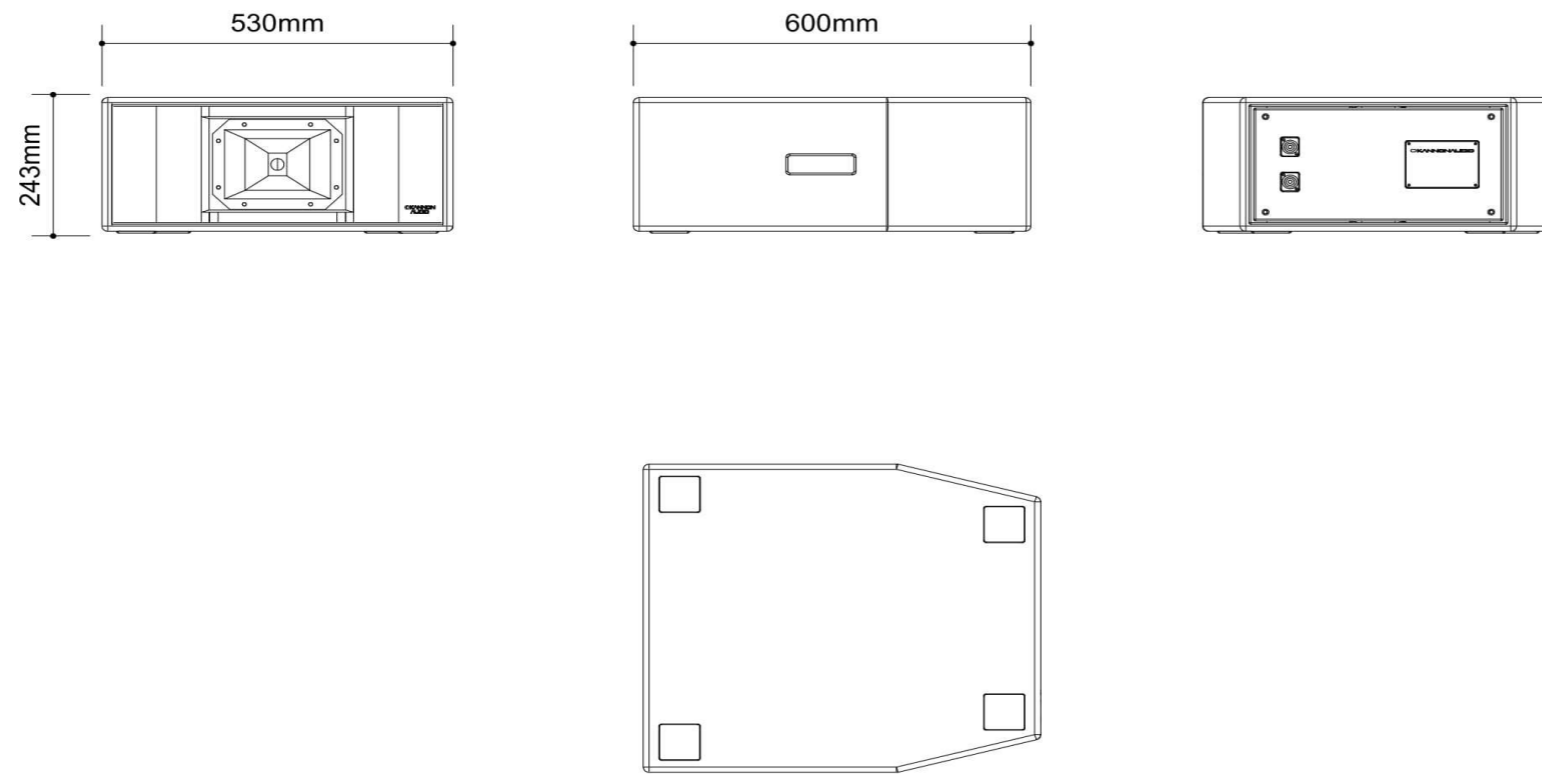

Summary column

Model851 has a horizontal directivity of 75.

Since it has a wider directivity than the front road horns of other companies, it is possible to cover a wide area simply by stacking the main speakers vertically.

Model851 has a simple enclosure design for the Grand stack.

Use with Model852 and Model853 or Model855.

Technical drawings

Model 851

Download files

Accessories

Spacer

Model853S

Model855S