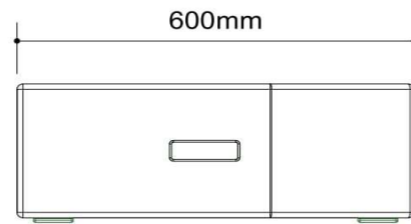

Technical drawings

Model 852