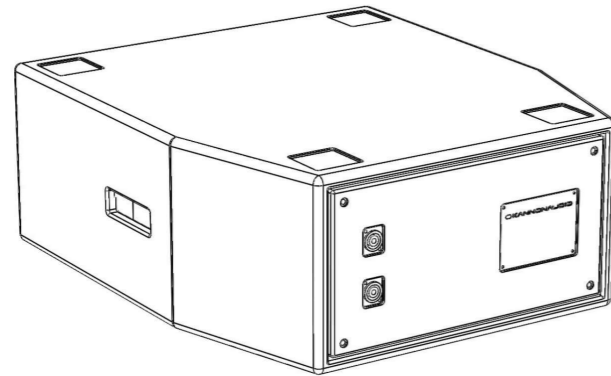

Model852

Product Features

Grand stack model

15mm and 12mm plywood enclosure

Lightweight

This series features the same width and smart stack

Neutrik speakON* NL4 connectors for reliable long life operation

Driver	Frequency characteristic	sensitivity	Power (AES)	Nominal Impedance
8"	80-4kHz	1W(2.8V) at 1m dB	350w	16Ohm
Frequency response	80Hz - 4kHz			
Weight	kg			
Nominal dispersion	75 Horizontal			
Connectors	2 x SpeakON* NL4			

Summary column

Model852 has a horizontal directivity of 75.

Since it has a wider directivity than the front road horns of other companies, it is possible to cover a wide area simply by stacking the main speakers vertically.

Model852 has a simple enclosure design for the Grand stack.

Use with Model851 and Model853 or Model855.

Technical drawings

Model 852

Download files

Accessories

Spacer

Model853S

Model855S