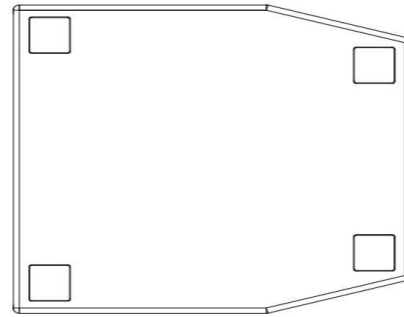

Summary column

Model852 has a horizontal directivity of 75.

Since it has a wider directivity than the front road horns of other companies, it is possible to cover a wide area simply by stacking the main speakers vertically.

Model852 has a simple enclosure design for the Grand stack.

Use with Model851 and Model853 or Model855.

Technical drawings

Model 852

Download files

Accessories

Spacer

Model853S