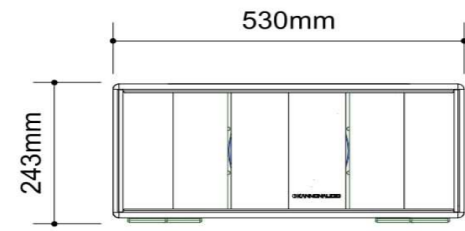

Summary column

Model852 has a horizontal directivity of 75.

Since it has a wider directivity than the front road horns of other companies, it is possible to cover a wide area simply by stacking the main speakers vertically.

Model852 has a simple enclosure design for the Grand stack.

Use with Model851 and Model853 or Model855.

Technical drawings

Model 852

Download files

Accessories

Spacer

Model853S