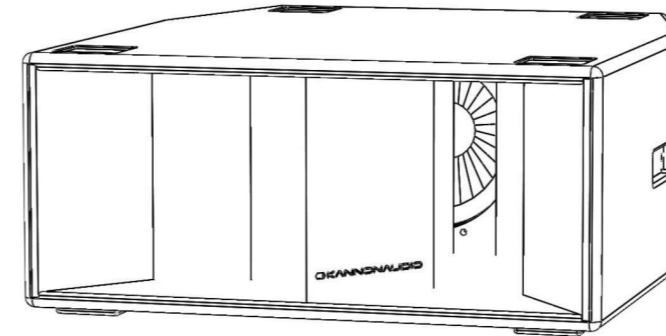

Model852

Product Features

Grand stack model

15mm and 12mm plywood enclosure

Lightweight

This series features the same width and smart stack

Neutrik speakON* NL4 connectors for reliable long life operation

Driver	Frequency characteristic	sensitivity	Power (AES)	Nominal Impedance
8"	80-4kHz	1W(2.8V) at 1m dB	350w	16Ohm
Frequency response	80Hz - 4kHz			
Weight	kg			
Nominal dispersion	75 Horizontal			
Connectors	2 x SpeakON* NL4			

Summary column

Model852 has a horizontal directivity of 75.

Since it has a wider directivity than the front road horns of other companies, it is possible to cover a wide area simply by stacking the main speakers vertically.

Model852 has a simple enclosure design for the Grand stack.

Use with Model851 and Model853 or Model855.

Technical drawings

Model 852

Download files

Accessories

Spacer

Model853S